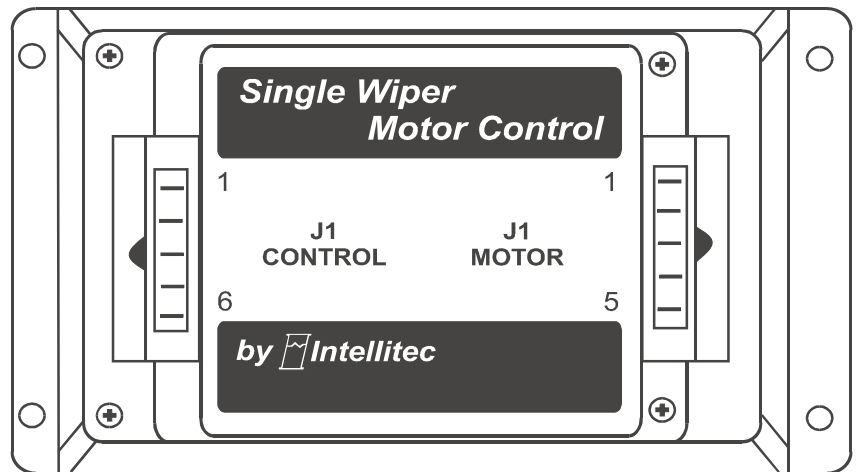

Part Number: 01-00141-000

Intellitec
1485 Jacobs Rd.
Deland, FL 32724
386.738.7307