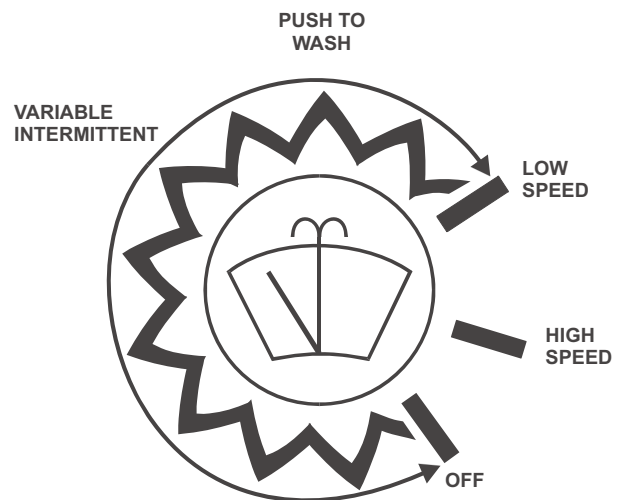

# Wiper Motor Control

**Intellitec's family of windshield wiper controllers**, offer a single knob to control: Speed, Intermittent Time Delay, and Washer Pump. The controllers are available for both single and dual motor systems and will work with most wiper motors. The single knob takes a minimum of instrument panel space while providing a switch that is easy to understand and operate (see diagram below). In addition, the same switch can be used with single motor or dual motor controllers, so that the dash need not be modified to change between a single and a dual motor system.

**Intellitec's dual motor controller** has a unique feature that synchronizes the two motors to avoid the annoying random wiper action normally associated with dual motor systems. It also provides dynamic braking to assure positive park position.

Each system consists of a dash mounted switch and a remote mounted control box. In this way, the heavy current carrying wires are kept away from the normally crowded dash, making it easier to install and service.