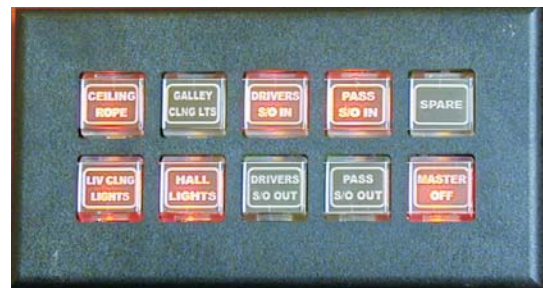

Introducing...

The "**NEXT GENERATION**" of RV switch panels

Tired of the same old
"Rocker Switch" look in your
RV?

Well!

Intellitec is now offering
the "**NEXT GENERATION**"
of electronic-based switch panels.

These panels not only offer the **best look** in the industry, but include such owner-pleasing features as three-way dimming, LARGE legends and back-lighting for easy night time viewing.

Intellitec's switch panels work through a state of the art switching system we call RV Smart Block that can be had for under \$100 for an entire system with six channels of switching.

IF you want more...

Intellitec also offers its RV Multi-point Switching system that can be custom designed for your exact requirements by utilizing the many modules offered in this family. The Multi-point Switching system can have up to 160 outputs. The family of modules include a ten channel dimming, ten channel relay, Quad "H" bridge and more output modules that are controlled by the programmable switch panels.

The installer creates the labels for these panels, so they can be customized for any application.

You still want more!?!

Well...

Intellitec also offers its fully programmable system, PMC. With this system the installer can incorporate interlocks, timers and multiple inputs to create the owner pleasing automation.