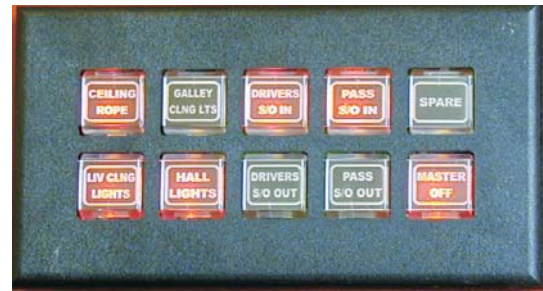

Introducing...

The "**NEXT GENERATION**" of RV switch panels

Tired of the same old
"Rocker Switch" look in your
RV?

Well!

Intellitec is now offering
the "**NEXT GENERATION**"
of electronic-based switch panels.

These panels not only offer the **best look** in the industry, but include such owner-pleasing features as three-way dimming, LARGE legends and back-lighting for easy night time viewing.

Intellitec's switch panels work through a state of the art switching system we call RV Smart Block that can be had for under \$100 for an entire system with six channels of switching.

IF you want more...

Intellitec also offers its RV Multi-point Switching system that can be custom designed for your exact requirements by utilizing the many modules offered in this family. The Multi-point Switching system can have up to 160 outputs. The family of modules include a ten channel dimming, ten channel relay, Quad "H" bridge and more output modules that are controlled by the programmable switch panels.

The installer creates the labels for these panels, so they can be customized for any application.

You still want more!?!

Well...

Intellitec also offers its fully programmable system, PMC. With this system the installer can incorporate interlocks, timers and multiple inputs to create the owner pleasing automation.