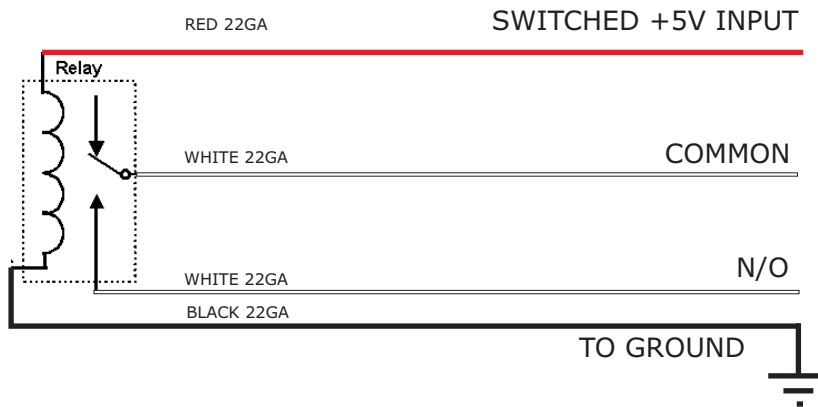

## 5V RELAY WIRING GUIDE

PartNumber:  
11-01013-300

**CAUTION:**  
All service should be done only by a qualified Service Technician.