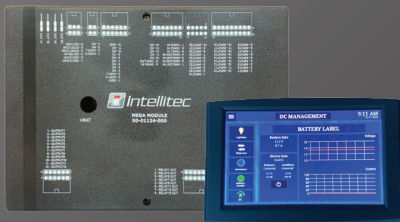

MULTIPLEXING

Road Commander Multiplex System
Vehicle Programmable Logic Controller
Programmable Multiplex Controls

SYSTEM CONTROLS

Lighting Controls
Water Pump Controls
Slide Out Room Controls

POWER DISTRIBUTION & ENERGY MANAGEMENT