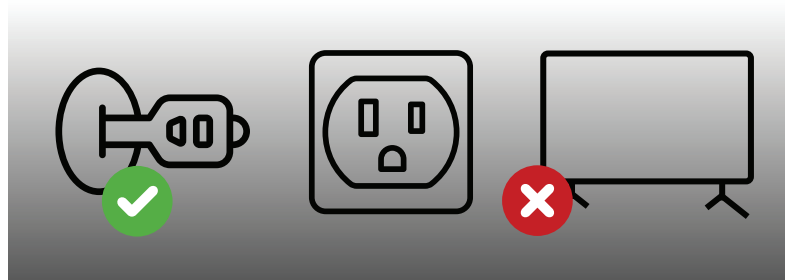

OPERATION & DIAGNOSTICS

One of its typical applications is as a TV interlock for an RV to prevent the television from operating while the ignition is turned on. In this application, the normally closed contact version is used to supply the power to the TV. The coil of the relay is fed from the an ignition source. When the ignition is turned on, the power to the TV is interrupted, preventing it from operating when the engine is on.